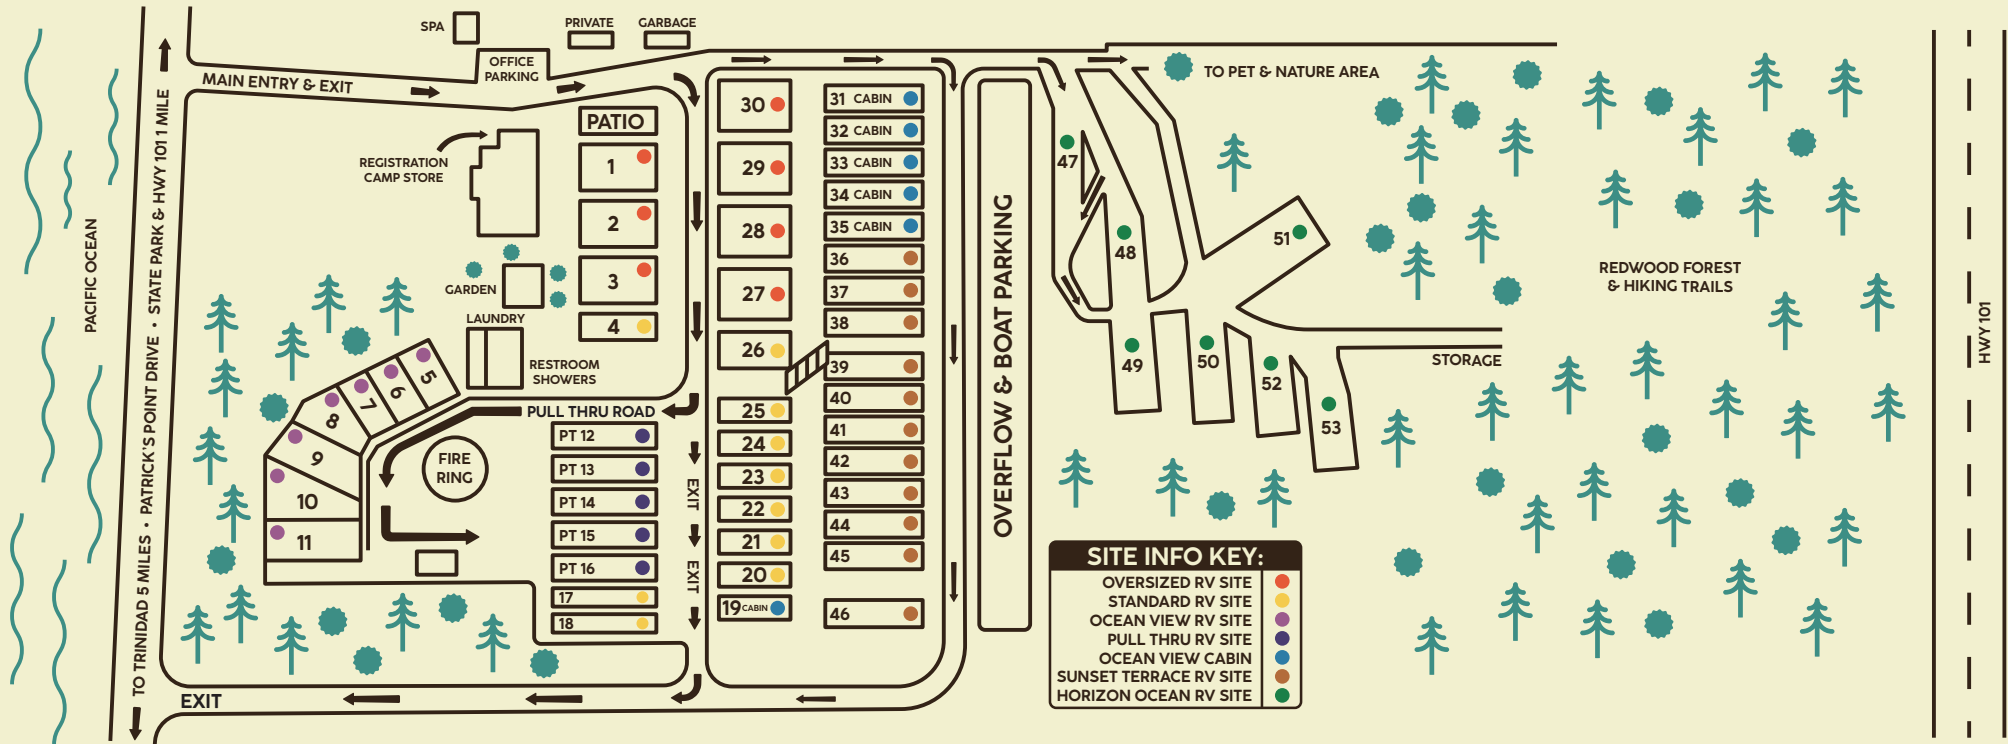

CAMP TRINIDAD SITE MAP

SITE INFO KEY:

- OVERSIZED RV SITE
- STANDARD RV SITE
- OCEAN VIEW RV SITE
- PULL THRU RV SITE
- OCEAN VIEW CABIN
- SUNSET TERRACE RV SITE
- HORIZON OCEAN RV SITE